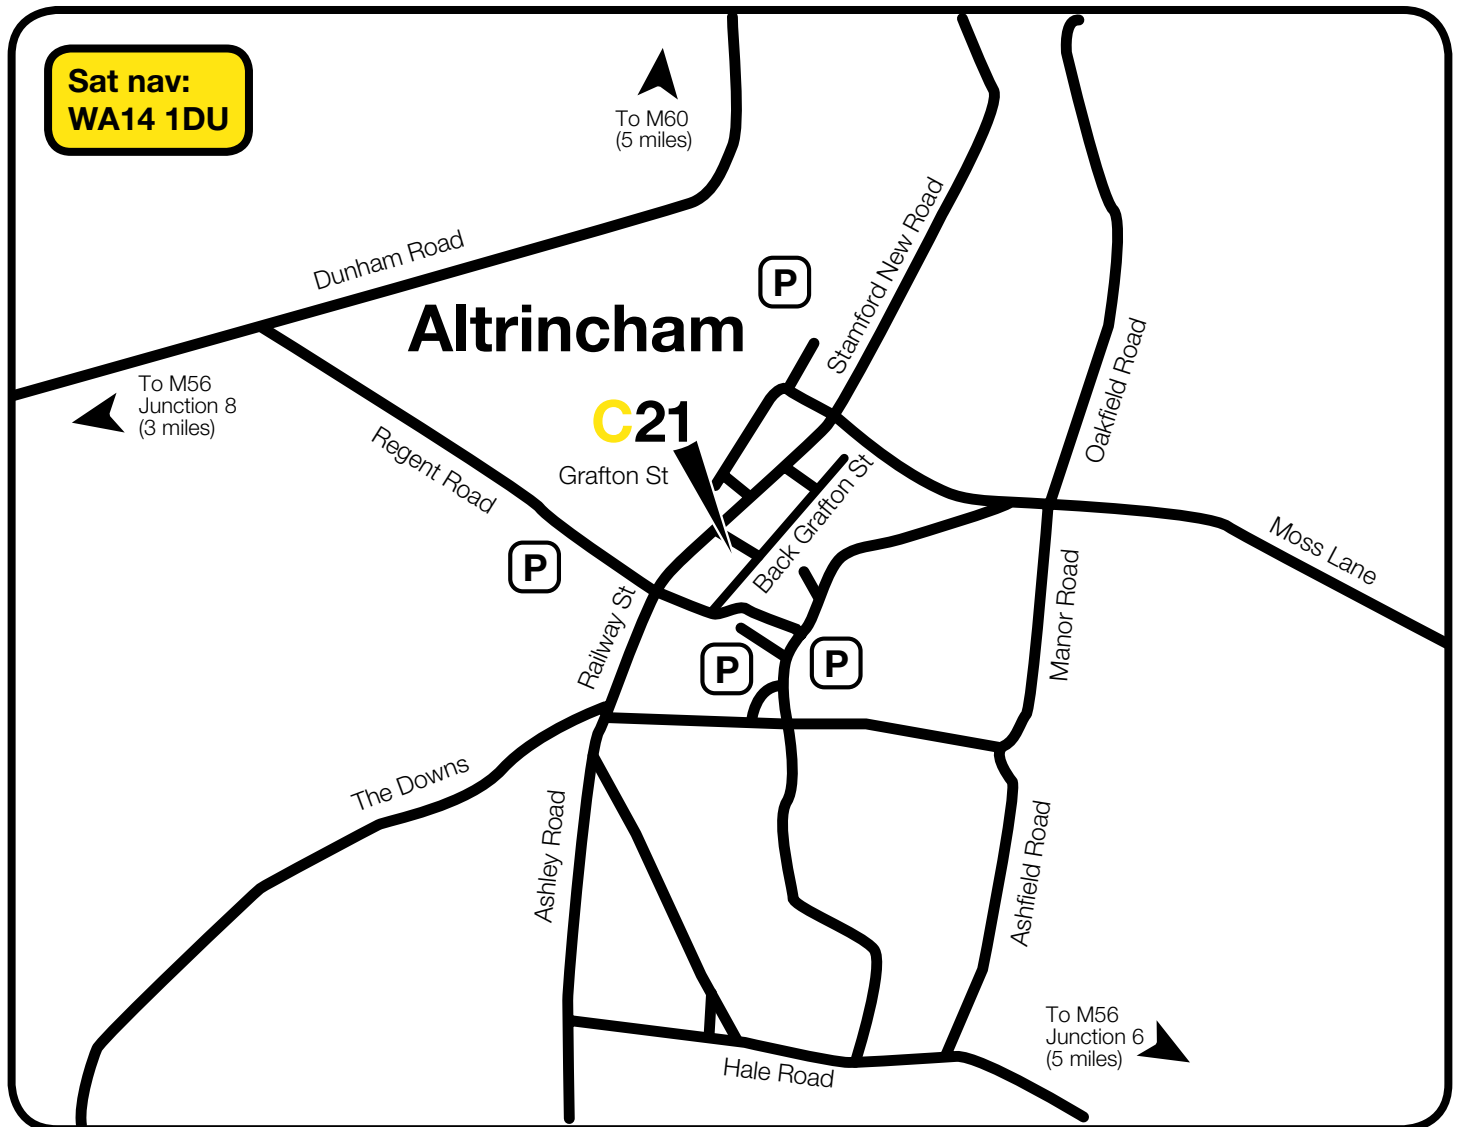

How to get here

C21

From the North (M60)

- M60 J8&7 Sale (A56)
- 3 miles, go under small bridge
- 3 sets of lights, go straight over
- Lights, go left (Barrington Road)
- Lights, go straight over to Stamford New Road
- Lights, go straight over (HSBC on left)
- 2nd left on to Grafton Street
- C21 is half way down on the right hand side

From the South (M6)

- M6 J19, follow M56 signs
- Follow A556 for 5 miles
- Roundabout, go straight over to Altrincham (A56)
- Lights, go straight over
- Take 3rd right on to Regent Road
- Turn left at bottom
- Take next right on to Grafton Street
- C21 is half way down on the right hand side

From the South (M56)

- M56 J8&7, follow Altrincham (A56)
- Lights, go straight over
- Take 3rd right on to Regent Road
- Left at bottom
- Take next right on to Grafton Street
- C21 is half way down on the right hand side